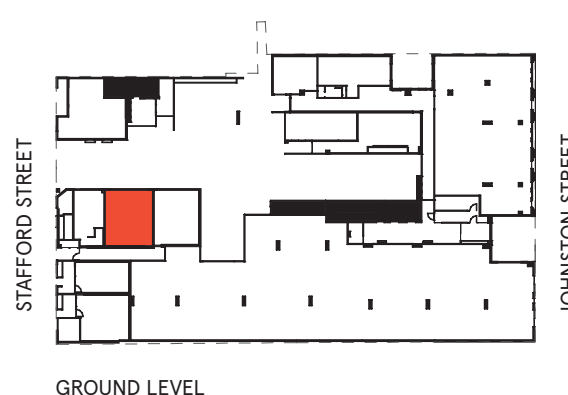

Ground Level

2 bedroom, 2 bathroom & 2 carpark

- | | |
|------|--------------------|
| AC | A/C Condenser |
| LC | Laundry Cupboard |
| DW | Dish Washer/Drawer |
| FR | Integrated Fridge |
| SILL | Raised Window Sill |
| P | Pantry |
| ST | Storage |

Internal Area	118m ²
Mezzanine	17m ²
Level 2	51m ²
(Living	40m ²)
(Low Height Storage	11m ²)
Level 1	50m ²
External Area	12m ²
Garage	50m ²
Total	180m²

Level 1

2 bedroom, 2 bathroom & 2 carpark

AC	A/C Condenser
LC	Laundry Cupboard
DW	Dish Washer/Drawer
FR	Integrated Fridge
SILL	Raised Window Sill
P	Pantry
ST	Storage