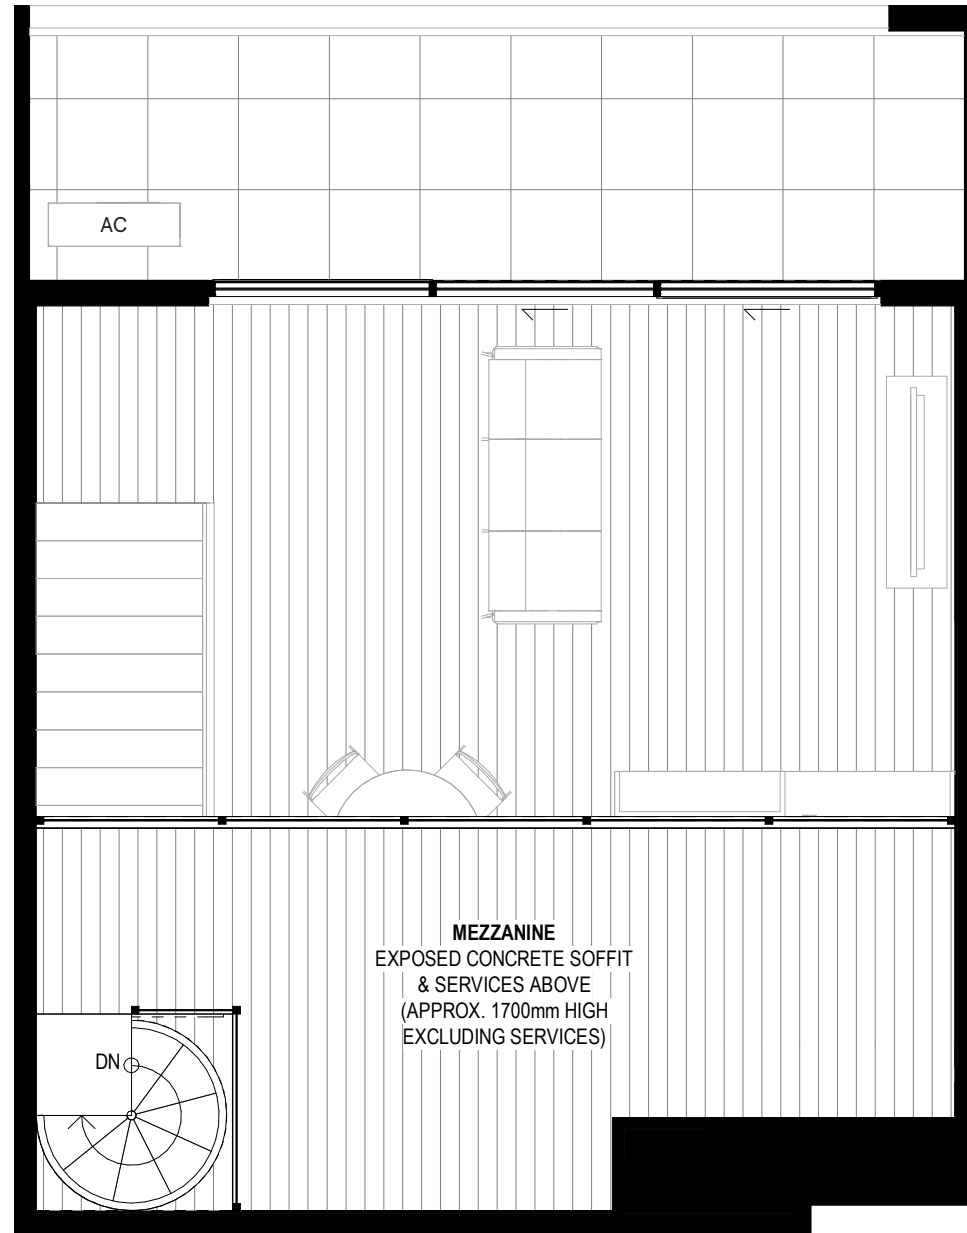

Internal Area	118m ²
Mezzanine	17m ²
Level 2	51m ²
(Living	40m ²)
(Low Height Storage	11m ²)
Level 1	50m ²
External Area	12m ²
Garage	50m ²
Total	180m²

Level 1

2 bedroom, 2 bathroom & 2 carpark

AC	A/C Condenser
LC	Laundry Cupboard
DW	Dish Washer/Drawer
FR	Integrated Fridge
SILL	Raised Window Sill
P	Pantry
ST	Storage

Internal Area	118m ²
Mezzanine	17m ²
Level 2	51m ²
(Living	40m ²)
(Low Height Storage	11m ²)
Level 1	50m ²
External Area	12m ²
Garage	50m ²
Total	180m²

Level 2

2 bedroom, 2 bathroom & 2 carpark

AC	A/C Condenser
LC	Laundry Cupboard
DW	Dish Washer/Drawer
FR	Integrated Fridge
SILL	Raised Window Sill
P	Pantry
ST	Storage

Internal Area	118m ²
Mezzanine	17m ²
Level 2	51m ²
(Living	40m ²)
(Low Height Storage	11m ²)
Level 1	50m ²
External Area	12m ²
Garage	50m ²
Total	180m²

Level 2 Mezzanine

2 bedroom, 2 bathroom & 2 carpark

AC	A/C Condenser
LC	Laundry Cupboard
DW	Dish Washer/Drawer
FR	Integrated Fridge
SILL	Raised Window Sill
P	Pantry
ST	Storage

Internal Area	118m ²
Mezzanine	17m ²
Level 2	51m ²
(Living	40m ²)
(Low Height Storage	11m ²)
Level 1	50m ²
External Area	12m ²
Garage	50m ²
Total	180m²