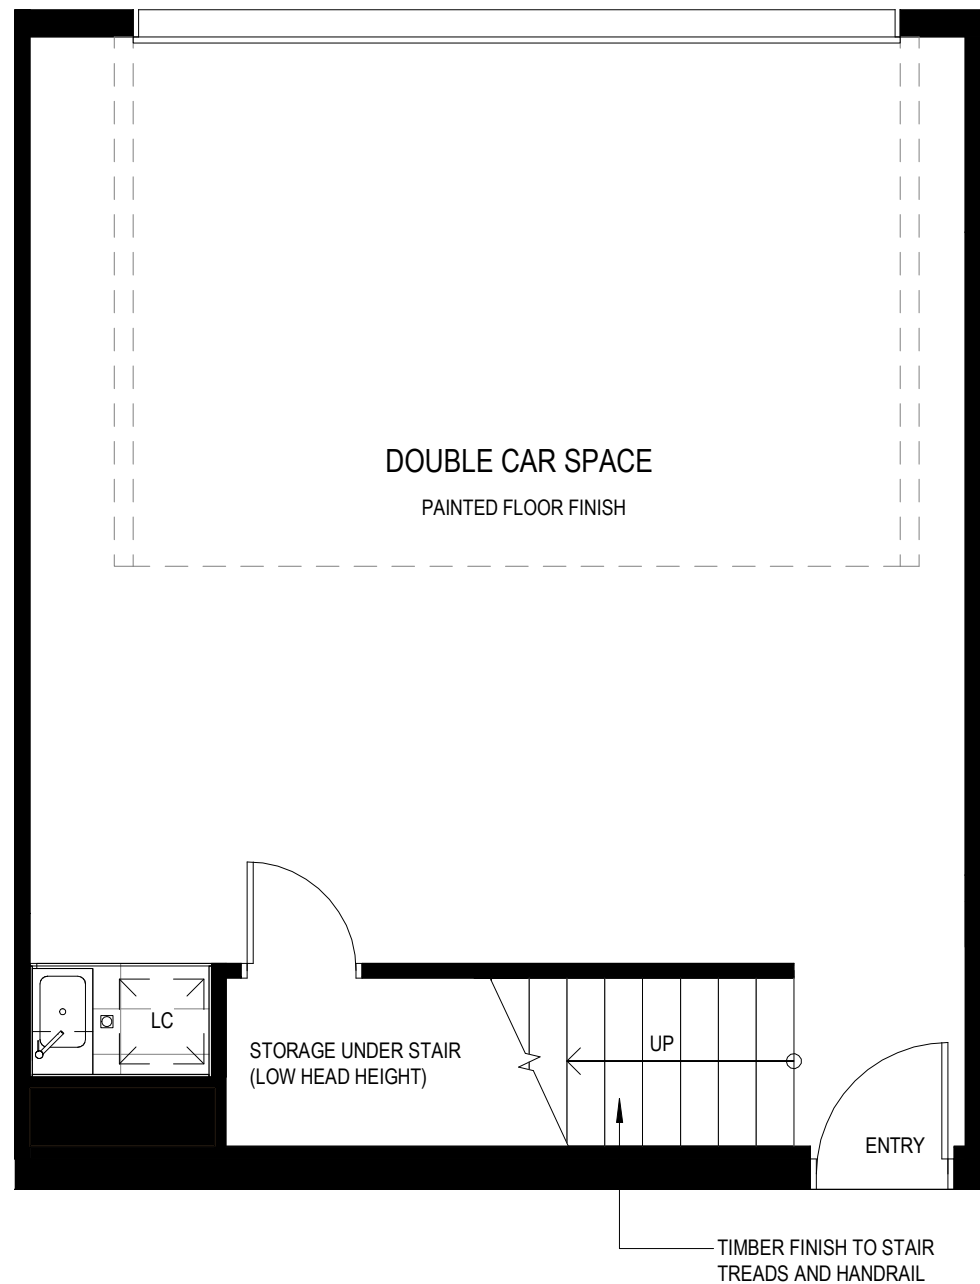

Ground Level

2 bedroom, 2 bathroom & 2 carpark

- | | |
|------|--------------------|
| AC | A/C Condenser |
| LC | Laundry Cupboard |
| DW | Dish Washer/Drawer |
| FR | Integrated Fridge |
| SILL | Raised Window Sill |
| P | Pantry |
| ST | Storage |

Internal Area	118m ²
Mezzanine	17m ²
Level 2	51m ²
(Living	40m ²)
(Low Height Storage	11m ²)
Level 1	50m ²
External Area	12m ²
Garage	50m ²
Total	180m²

Level 1

2 bedroom, 2 bathroom & 2 carpark

AC	A/C Condenser
LC	Laundry Cupboard
DW	Dish Washer/Drawer
FR	Integrated Fridge
SILL	Raised Window Sill
P	Pantry
ST	Storage

Internal Area	118m ²
Mezzanine	17m ²
Level 2	51m ²
(Living	40m ²)
(Low Height Storage	11m ²)
Level 1	50m ²
External Area	12m ²
Garage	50m ²
Total	180m²

Level 2

2 bedroom, 2 bathroom & 2 carpark

AC	A/C Condenser
LC	Laundry Cupboard
DW	Dish Washer/Drawer
FR	Integrated Fridge
SILL	Raised Window Sill
P	Pantry
ST	Storage

Internal Area	118m ²
Mezzanine	17m ²
Level 2	51m ²
(Living	40m ²)
(Low Height Storage	11m ²)
Level 1	50m ²
External Area	12m ²
Garage	50m ²
Total	180m²

Level 2 Mezzanine

2 bedroom, 2 bathroom & 2 carpark