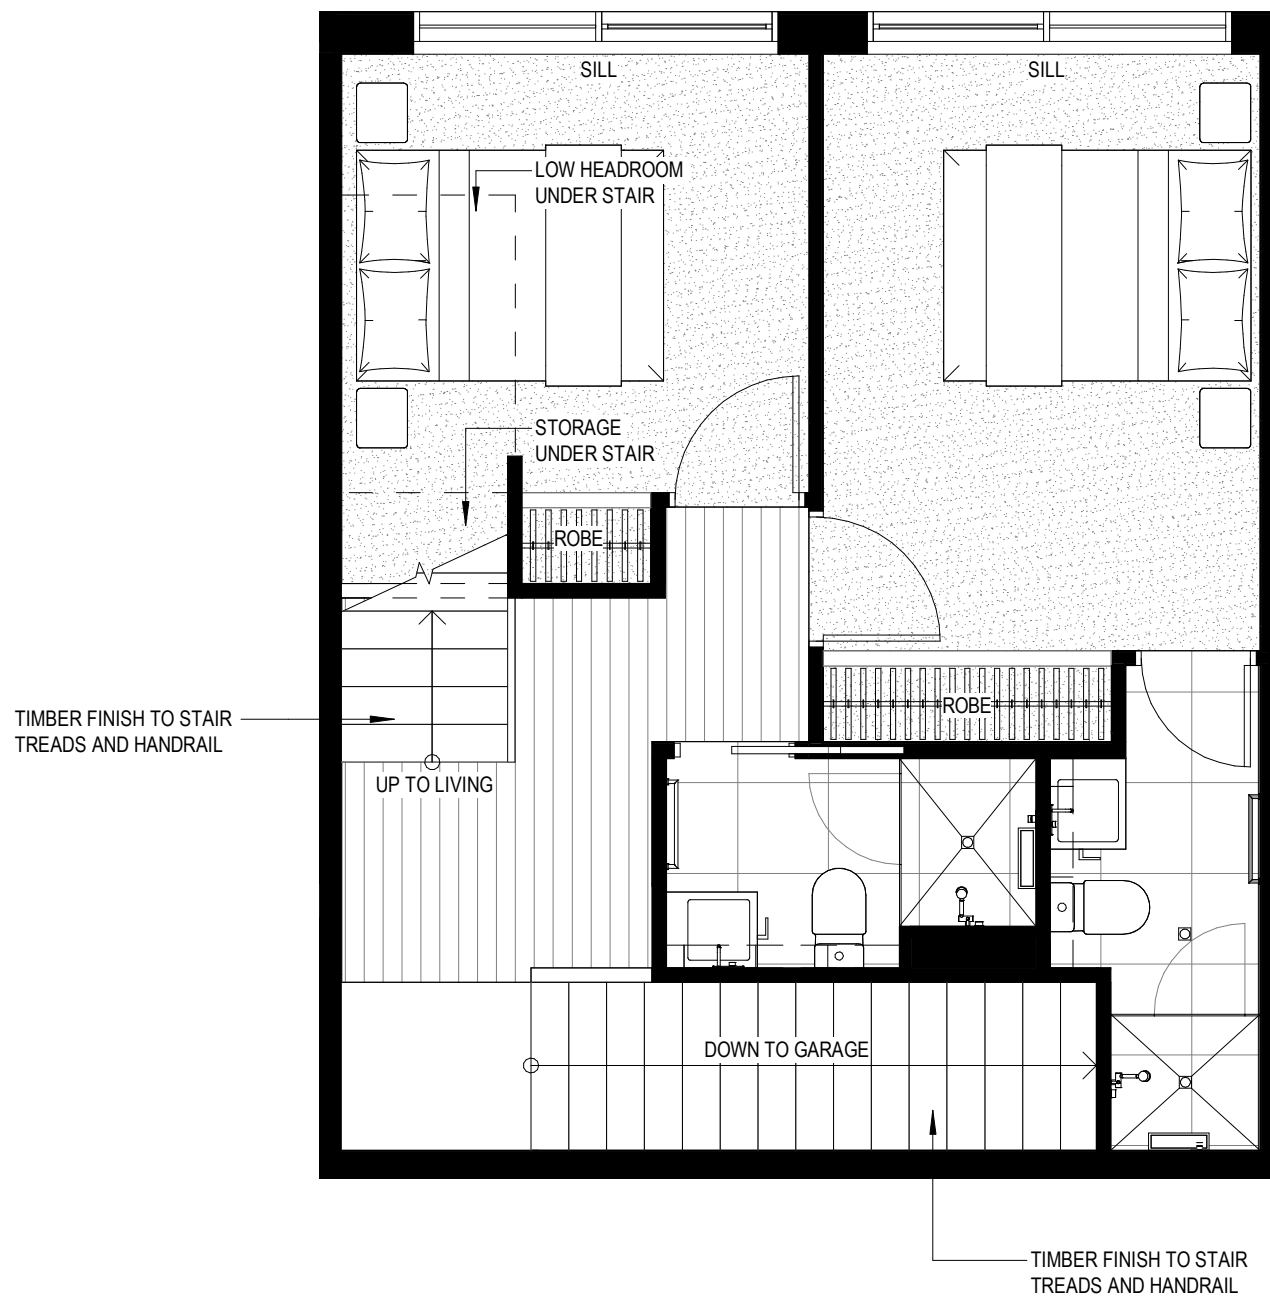

Ground Level

2 bedroom, 2 bathroom & 2 carpark

- | | |
|------|--------------------|
| AC | A/C Condenser |
| LC | Laundry Cupboard |
| DW | Dish Washer/Drawer |
| FR | Integrated Fridge |
| SILL | Raised Window Sill |
| P | Pantry |
| ST | Storage |

Internal Area	118m ²
Mezzanine	17m ²
Level 2	51m ²
(Living	40m ²)
(Low Height Storage	11m ²)
Level 1	50m ²
External Area	12m ²
Garage	50m ²
Total	180m²

Level 1

2 bedroom, 2 bathroom & 2 carpark

AC	A/C Condenser
LC	Laundry Cupboard
DW	Dish Washer/Drawer
FR	Integrated Fridge
SILL	Raised Window Sill
P	Pantry
ST	Storage

Internal Area	118m ²
Mezzanine	17m ²
Level 2	51m ²
(Living	40m ²)
(Low Height Storage	11m ²)
Level 1	50m ²
External Area	12m ²
Garage	50m ²
Total	180m²

Level 2

2 bedroom, 2 bathroom & 2 carpark

AC	A/C Condenser
LC	Laundry Cupboard
DW	Dish Washer/Drawer
FR	Integrated Fridge
SILL	Raised Window Sill
P	Pantry
ST	Storage

Internal Area	118m ²
Mezzanine	17m ²
Level 2	51m ²
(Living	40m ²)
(Low Height Storage	11m ²)
Level 1	50m ²
External Area	12m ²
Garage	50m ²
Total	180m²

Level 2 Mezzanine

2 bedroom, 2 bathroom & 2 carpark