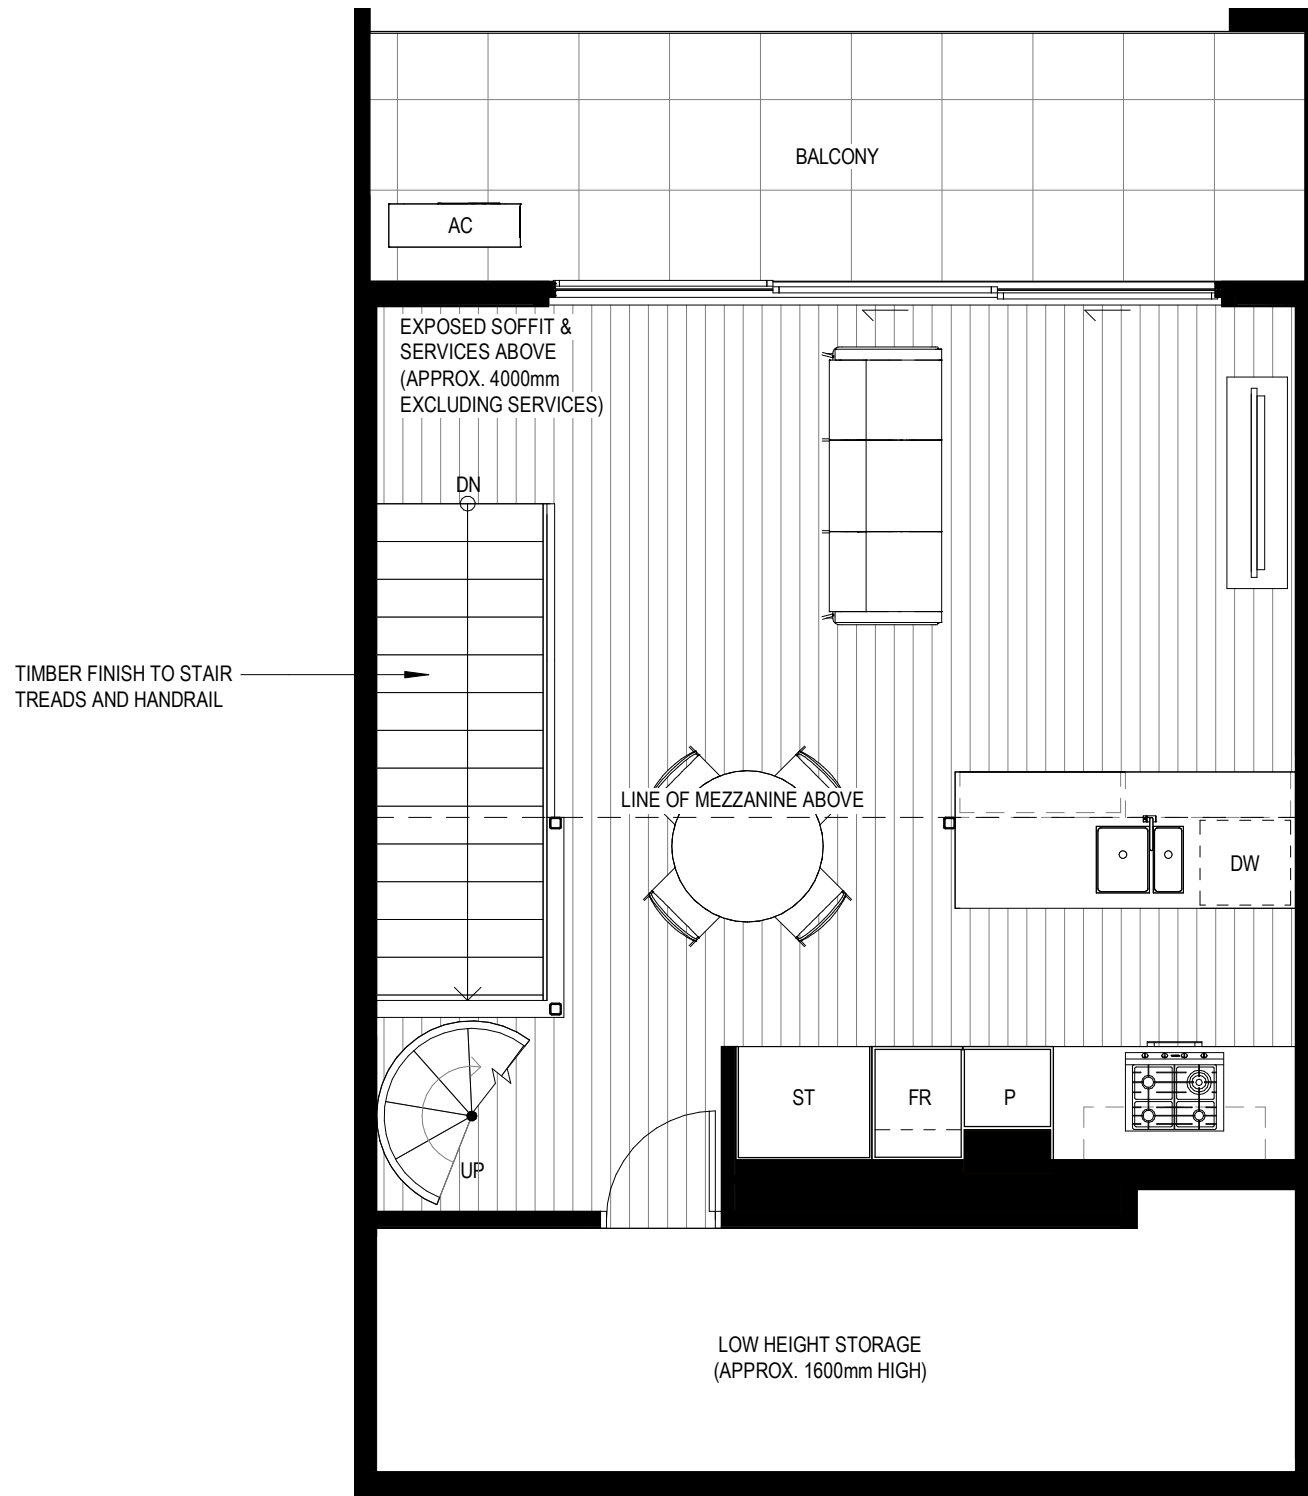

Ground Level

2 bedroom, 2 bathroom & 2 carpark

- | | |
|------|--------------------|
| AC | A/C Condenser |
| LC | Laundry Cupboard |
| DW | Dish Washer/Drawer |
| FR | Integrated Fridge |
| SILL | Raised Window Sill |
| P | Pantry |
| ST | Storage |

Internal Area	118m ²
Mezzanine	17m ²
Level 2	51m ²
(Living	40m ²)
(Low Height Storage	11m ²)
Level 1	50m ²
External Area	12m ²
Garage	50m ²
Total	180m²

Level 1

2 bedroom, 2 bathroom & 2 carpark

AC	A/C Condenser
LC	Laundry Cupboard
DW	Dish Washer/Drawer
FR	Integrated Fridge
SILL	Raised Window Sill
P	Pantry
ST	Storage

Internal Area	118m ²
Mezzanine	17m ²
Level 2	51m ²
(Living	40m ²)
(Low Height Storage	11m ²)
Level 1	50m ²
External Area	12m ²
Garage	50m ²
Total	180m²

Level 2

2 bedroom, 2 bathroom & 2 carpark

AC	A/C Condenser
LC	Laundry Cupboard
DW	Dish Washer/Drawer
FR	Integrated Fridge
SILL	Raised Window Sill
P	Pantry
ST	Storage

Internal Area	118m ²
Mezzanine	17m ²
Level 2	51m ²
(Living	40m ²)
(Low Height Storage	11m ²)
Level 1	50m ²
External Area	12m ²
Garage	50m ²
Total	180m²

Level 2 Mezzanine

2 bedroom, 2 bathroom & 2 carpark